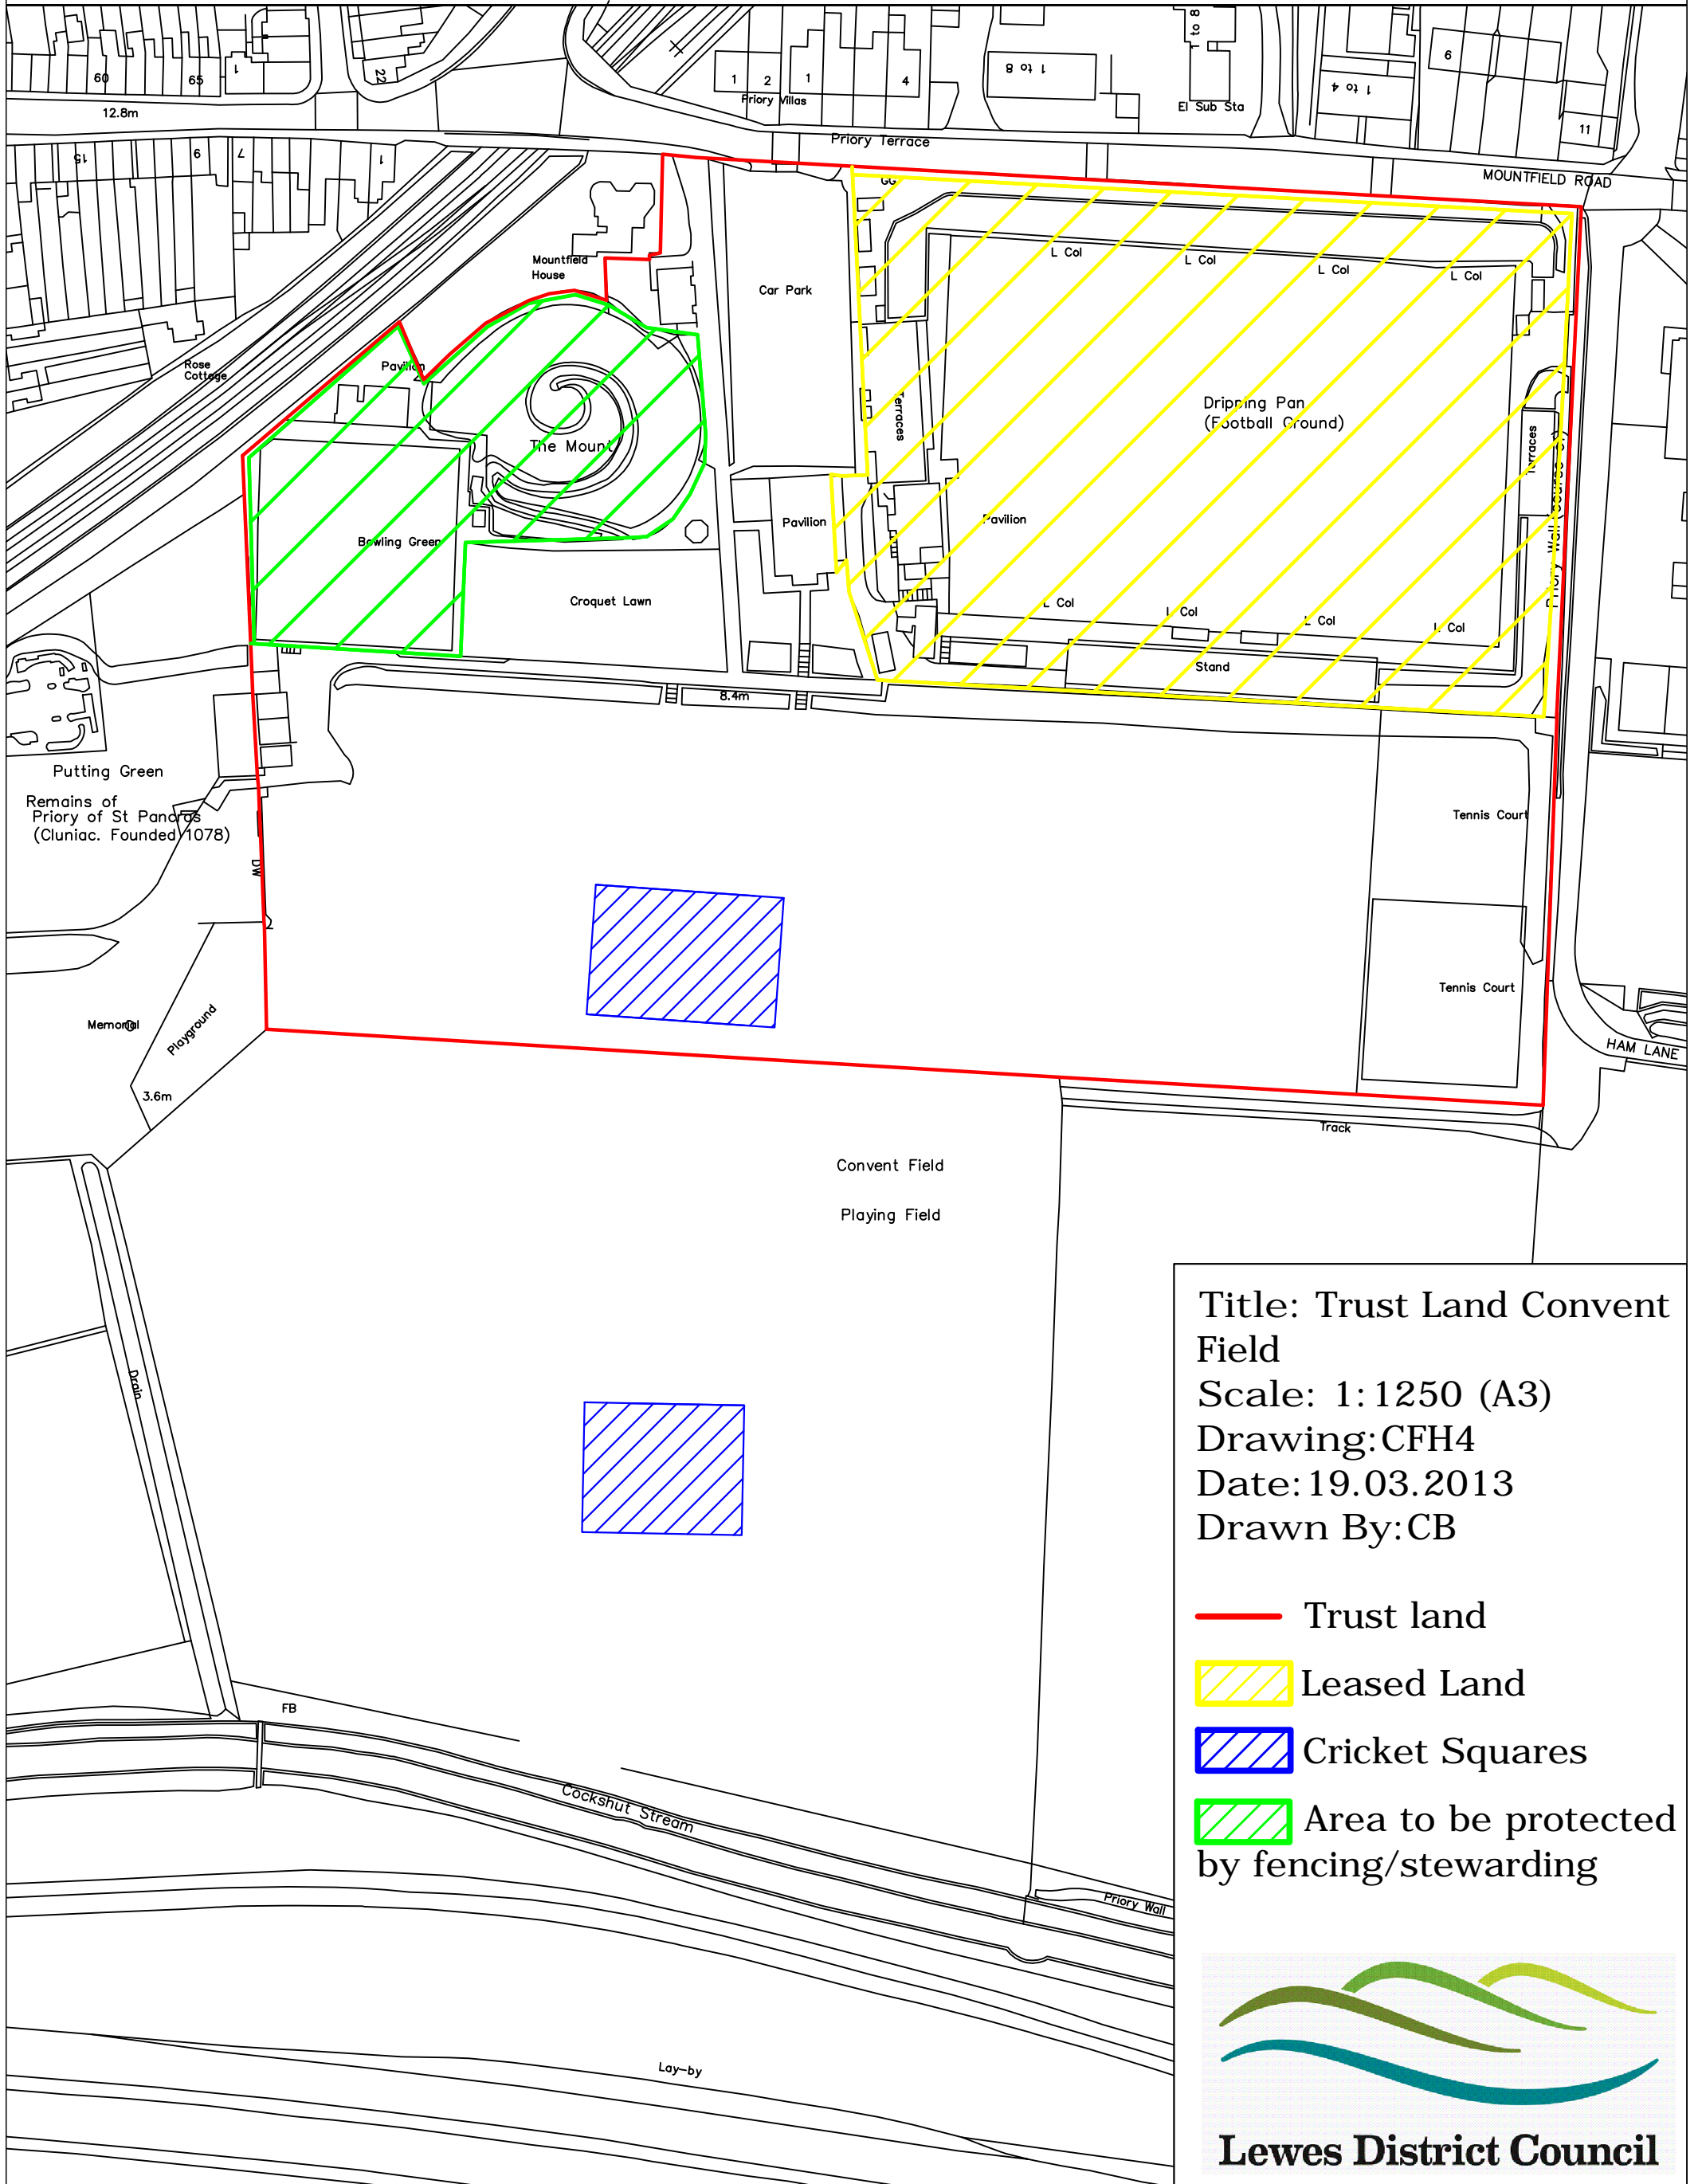

Convent Garden Trust Land

Title: Trust Land Convent Field
 Scale: 1:1250 (A3)
 Drawing: CFH4
 Date: 19.03.2013
 Drawn By: CB

-  Trust land
-  Leased Land
-  Cricket Squares
-  Area to be protected by fencing/stewarding